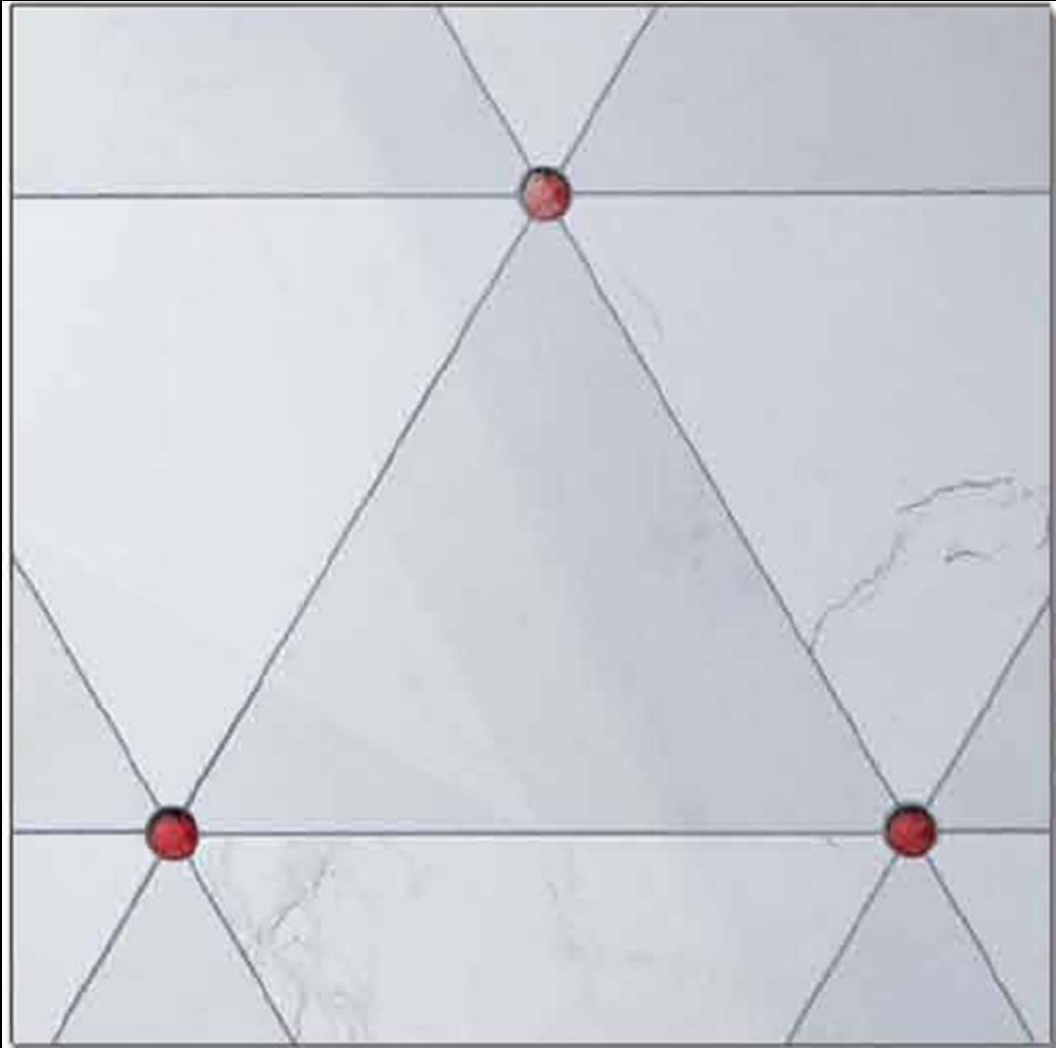

Stone Design

Laberiz White

Miele Brown

Qubeck Grey

Delicatissimum WHC

Serpentine White

Algar Grey

Amidele Black