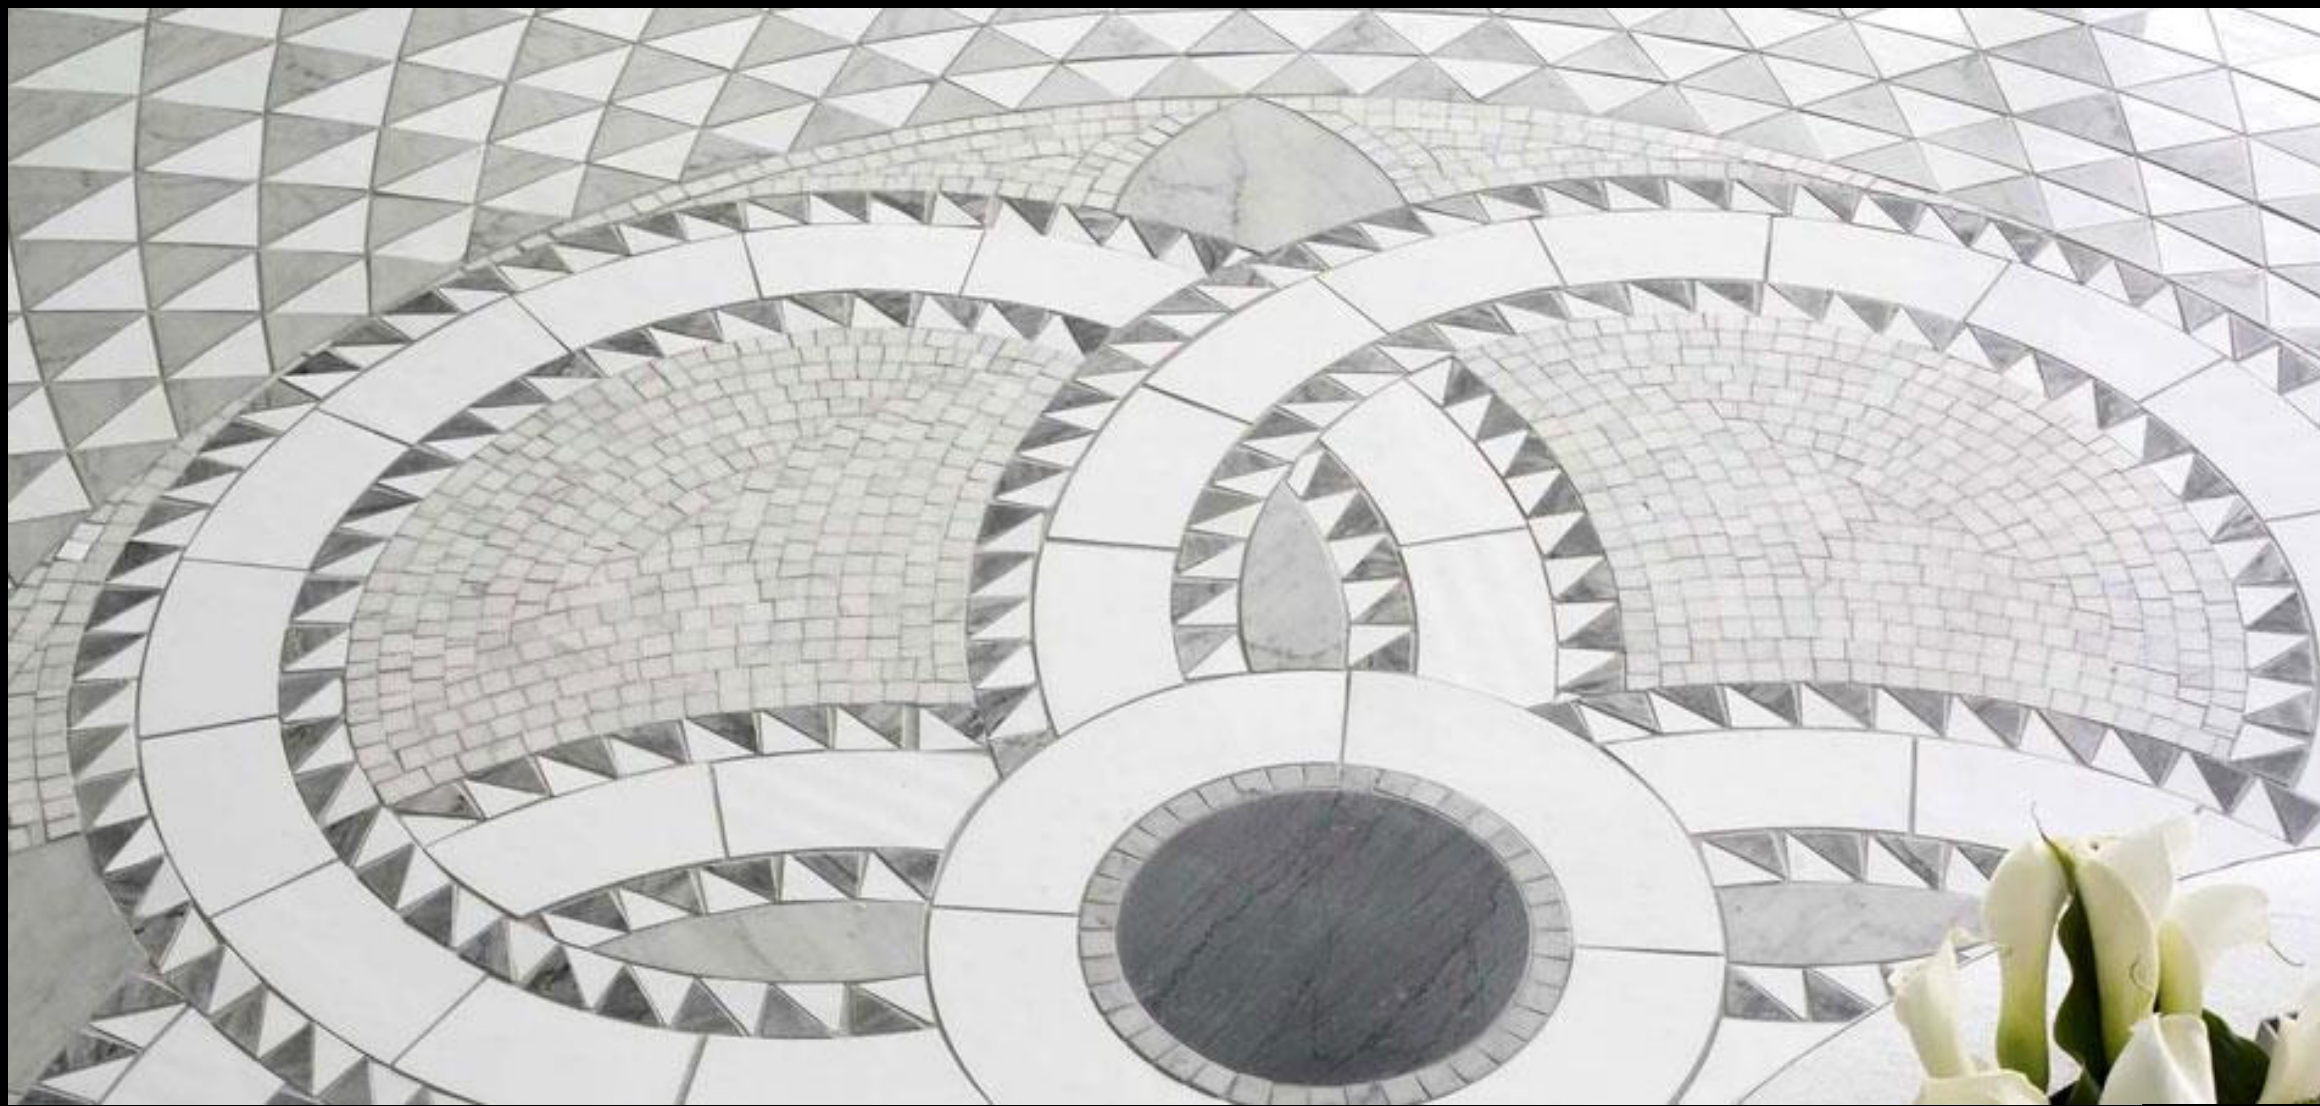

Azahar Beige

Erbolarius (Bianco Carrara marble slab)

Abanicos

**Acquarium Yellow
(Noir Saint laurent Marble Slab)**

Scorpions (Baikal Rockmarble Slab)

VIA
VIA ARKADIA

VIA ARKADIA (UK) Ltd
Chelsea Showroom

3/19-20 Design Centre
Chelsea Harbour
London
SW10 0XE
Tel: 02073517057
mail@via-arkadia.co.uk