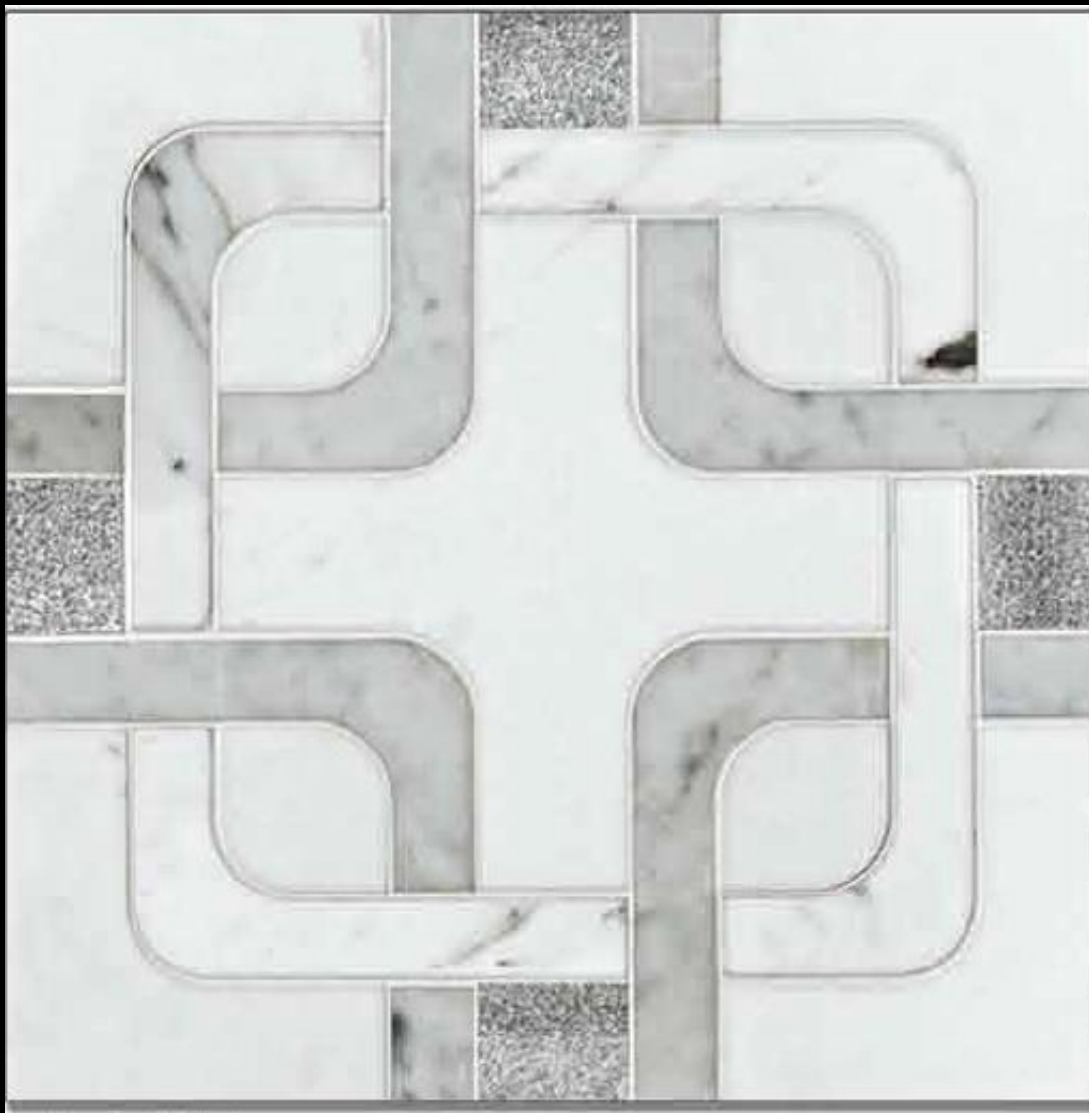

Stone Design

Laberiz White

Miele Brown

Qubeck Grey

Delicatissimum WHC

Serpentine White

Algar Grey

Amidele Black