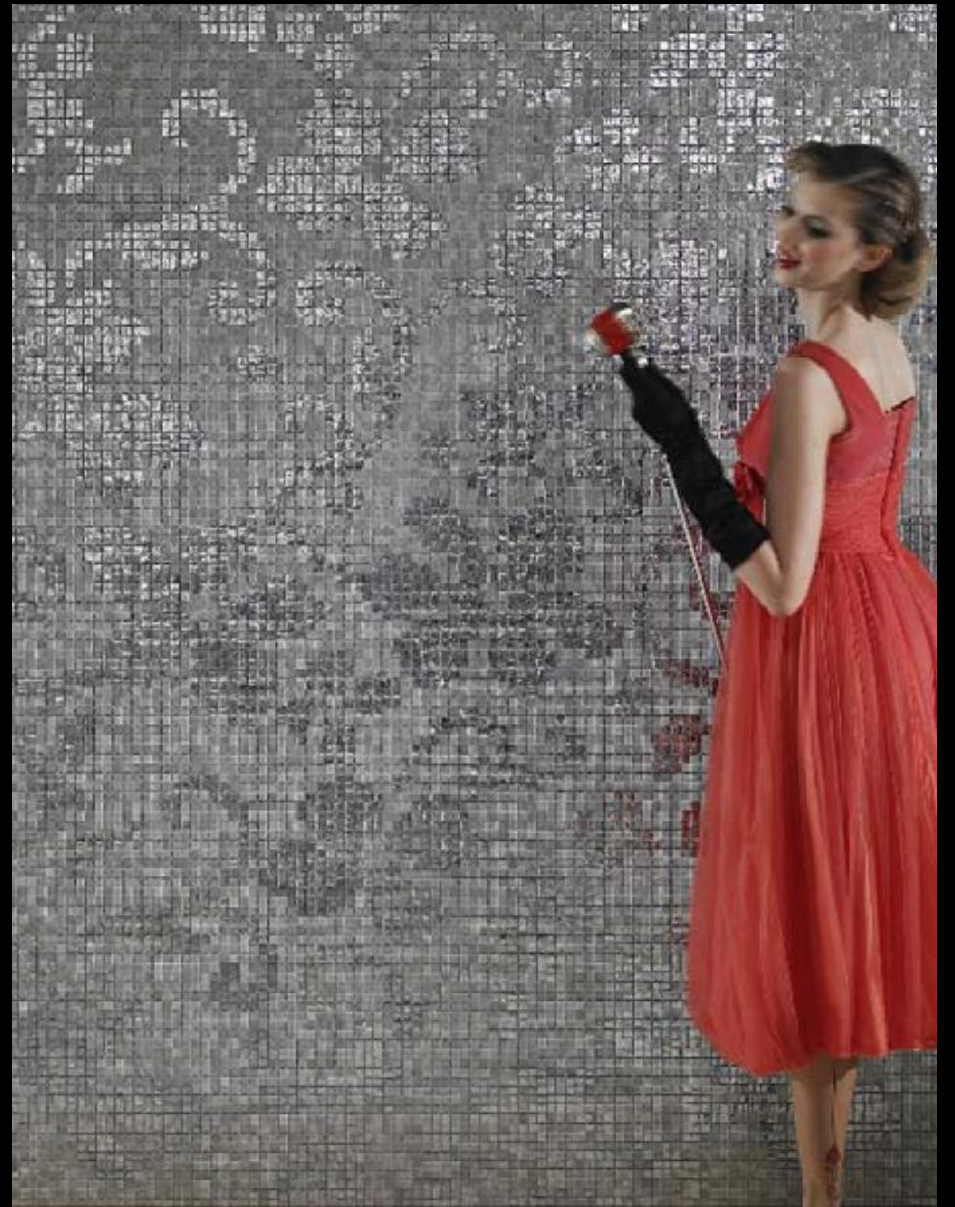

X
VIA ARKADIA

PAPYRUS Red

MELUXY

DAFNE Mink

Salasco Grey

WOOL Rainbow

BOREALIS Green

SKETCH Red