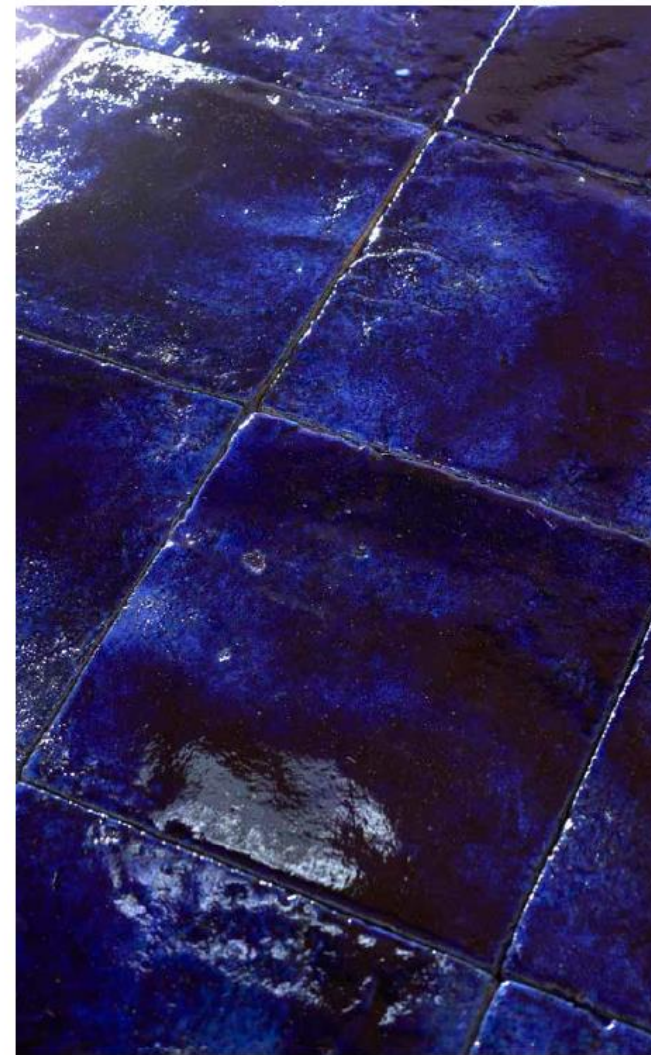

COTTO DEL MUGELLO NOTTE 30X30 CM